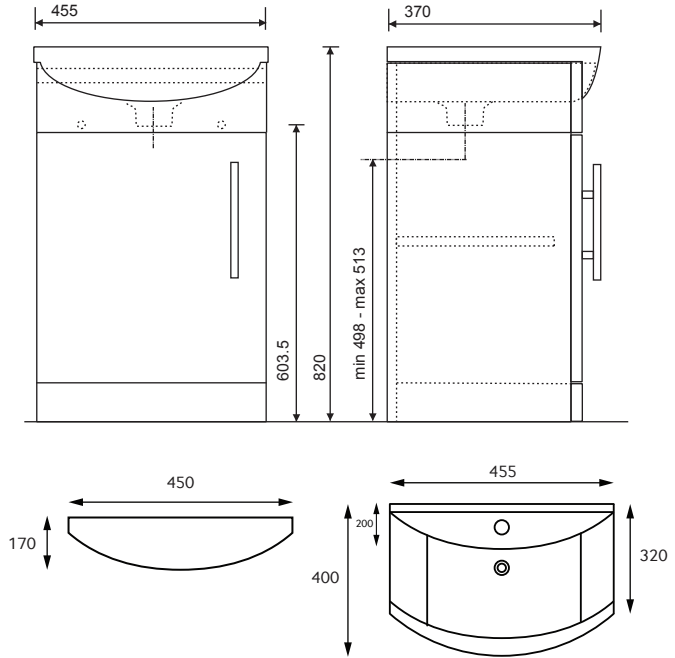

**BELMONT 45CM ONE DOOR FLOOR STANDING UNIT WITH WASHBASIN**

Ceramic washbasin included - Soft close mechanism - Tap not included

**VANITY UNIT COLOURS**

**HANDLE COLOURS**

**PRODUCT CODE**

ELTBEL45 - Gloss White

ELTBEL45GG - Gloss Grey

ELTBEL45LG - Gloss Light Grey

**MATERIAL**

Carcass: lacquered 16mm melamine board. Door fronts: lacquered 16mm melamine board. Durable water resistant finish, always ensure bathroom has sufficient ventilation and remove any excess water after use.

**WEIGHT**

Unit 18.2kg, Basin 10.6kg

**FIXINGS**

Metal Hangers - Fixing kit supplied

**WASHBASIN**

Source washbasin 45cm

**APPROVALS**

Washbasin – CE Certified EN 14688