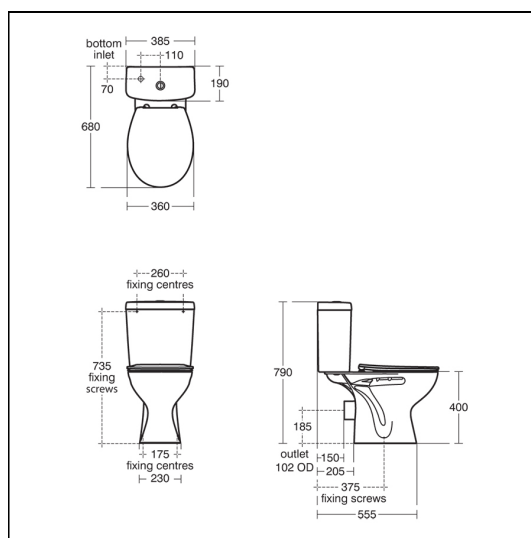

OPTIONS

- E8966** Sandringham 21 close coupled 6/4 litre cistern, dual flush valve, bottom supply and internal overflow
- E1317** Uni toilet seat and cover, metal hinges
- E1319** Uni toilet seat only, metal hinges
- E1318** Uni toilet seat and cover, slow close
- S4305** Panekta outlet connector to convert horizontal outlet wcs to P trap
- S4300** Panekta outlet connector to convert horizontal outlet wcs to S or turned P trap

ILLUSTRATED PRODUCT DETAILS

Weights

- E8963** 17.30 KG
- E8967** 15.50 KG
- E1316** 2.17 KG
- S9101** 0.22 KG

Materials

- E8963** Vitreous China
- E8967** Vitreous China
- E1316** Plastic
- S9101** Metal

Finishes

- E8963** White (01)
- E8967** White (01)
- E1316** White (01)
- S9101** White (01)

Capacity

- E8967** 4.0 litres

Standards

WC bowl to BS EN 997 & BS EN 33

Special Notes

WC screwed to floor and cistern screwed to wall