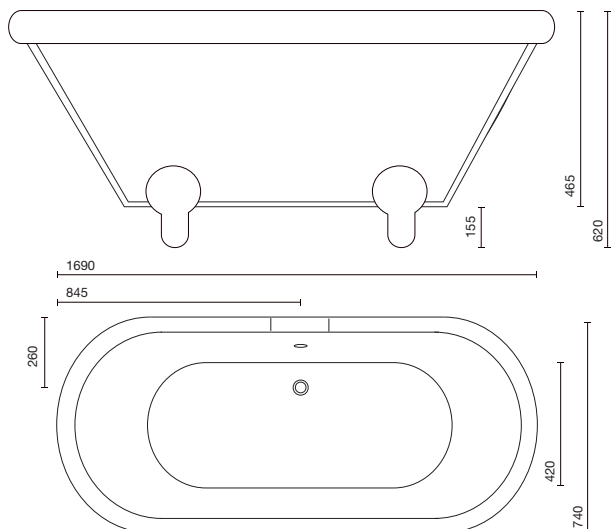

SLU854

In all applications where shallow traps are required our recommended product solution is **SLU854**.