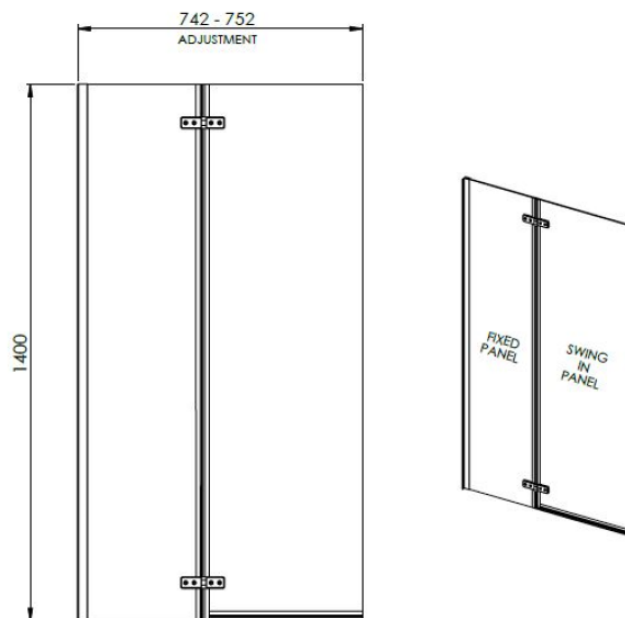

Technical Data Information

Product Code: CSSRSS1

Information: Ella 2 Part Bath Screen

Overall Dimensions: H: 1400 D: 38 x W: 745

5mm GLASS

All Dimensions are in millimetres. The information contained on this page was correct at date of issue. Fitting dimensions are provided as a guide only. Some variation may occur due to manufacturing tolerances. We pursue a policy of continuing improvement in design and performance of our products and so reserve the right to change specifications without prior notice.