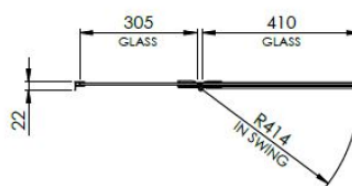

Technical Data Information

Product Code: CSSRSS1

Information: Ella 2 Part Bath Screen

Overall Dimensions: H: 1400 D: 38 x W: 745

5mm GLASS

All Dimensions are in millimetres. The information contained on this page was correct at date of issue. Fitting dimensions are provided as a guide only. Some variation may occur due to manufacturing tolerances. We pursue a policy of continuing improvement in design and performance of our products and so reserve the right to change specifications without prior notice.