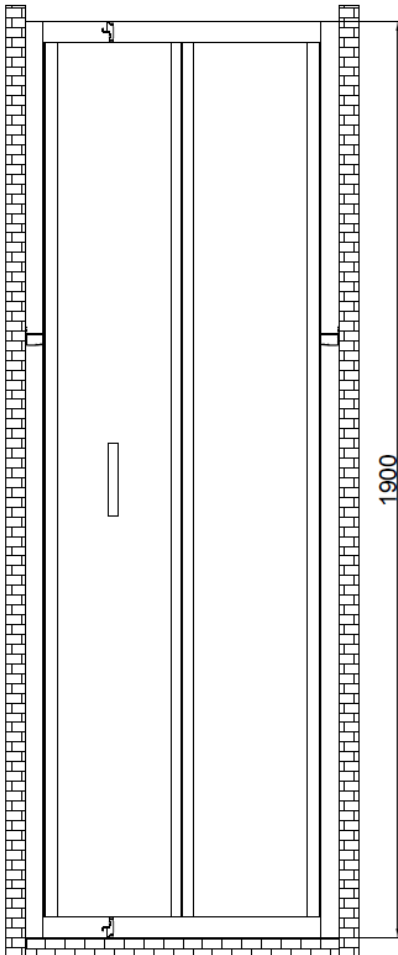

Technical Data Information

Product Code: CNVB900

Information: **Casanuova 900 Bi-Fold Shower Door**
1900mm High
Magnetic Door Closure
6mm Toughened Safety Glass
Easy Clean Glass
Tested to Standard EN14428
Anodised Bright Silver Profiles
CE Certified
Double Rollers with Quick Release
Reversible
20 Year Warranty
Door Opening: 561mm

All Dimensions are in millimetres. The information contained on this page was correct at date of issue. Fitting dimensions are provided as a guide only. Some variation may occur due to manufacturing tolerances. We pursue a policy of continuing improvement in design and performance of our products and so reserve the right to change specifications without prior notice.