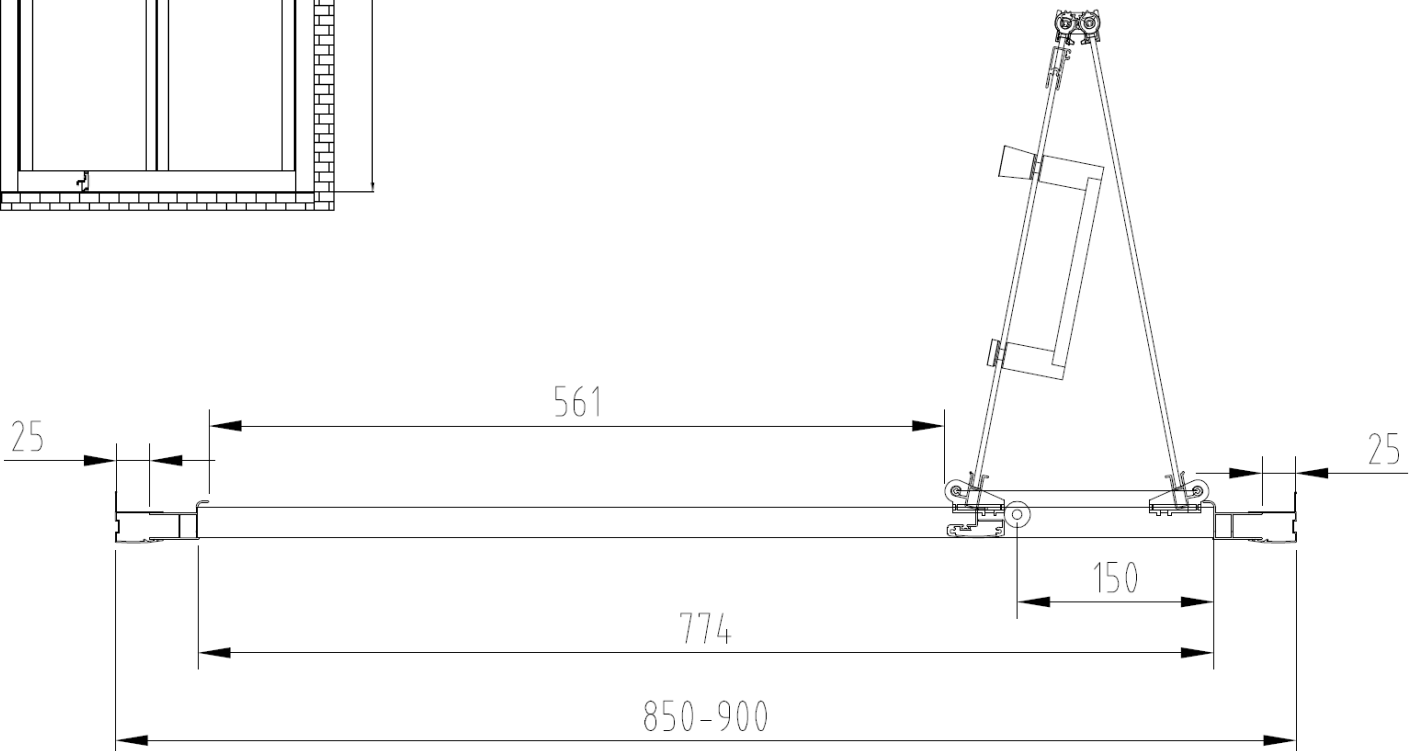

Technical Data Information

Product Code: CNVB900

Information: **Casanuova 900 Bi-Fold Shower Door**
1900mm High
Magnetic Door Closure
6mm Toughened Safety Glass
Easy Clean Glass
Tested to Standard EN14428
Anodised Bright Silver Profiles
CE Certified
Double Rollers with Quick Release
Reversible
20 Year Warranty
Door Opening: 561mm

All Dimensions are in millimetres. The information contained on this page was correct at date of issue. Fitting dimensions are provided as a guide only. Some variation may occur due to manufacturing tolerances. We pursue a policy of continuing improvement in design and performance of our products and so reserve the right to change specifications without prior notice.