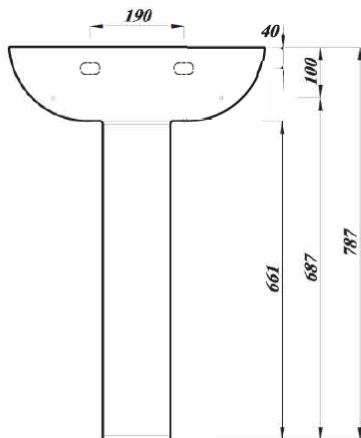

KOTA 45CM BASIN 2TH

Product Code	CKOTBAS452TH
Weight (Kg)	8.2
Material	Vitreous China
Tap holes	2
Suitable Pedestals	Full ped - CKOTPEDF Half ped - CKOTPEDSM

*1th version shown

Key features:

- CE Compliant
- Internal overflow
- Clean design
- Chrome effect overflow ring

Description:

Simple styling never goes out of fashion.

All dimensions are approximate and subject to normal ceramic variation. Although every effort is made not to change the above product specification, R.T. Large reserve the right to do so without prior notification if necessary. Lifetime ceramic guarantee against manufacturers defects. Full information on guarantees available upon request.