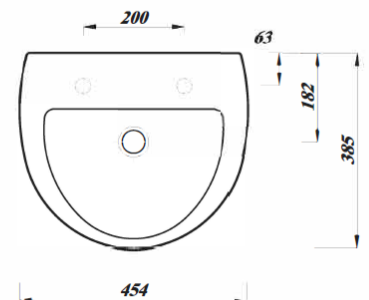

KOTA 45CM BASIN 2TH

Product Code	CKOTBAS452TH
Weight (Kg)	8.2
Material	Vitreous China
Tap holes	2
Suitable Pedestals	Full ped - CKOTPEDF Half ped - CKOTPEDSM

*1th version shown

Key features:

- CE Compliant
- Internal overflow
- Clean design
- Chrome effect overflow ring

Description:

Simple styling never goes out of fashion.

All dimensions are approximate and subject to normal ceramic variation. Although every effort is made not to change the above product specification, R.T. Large reserve the right to do so without prior notification if necessary. Lifetime ceramic guarantee against manufacturers defects. Full information on guarantees available upon request.