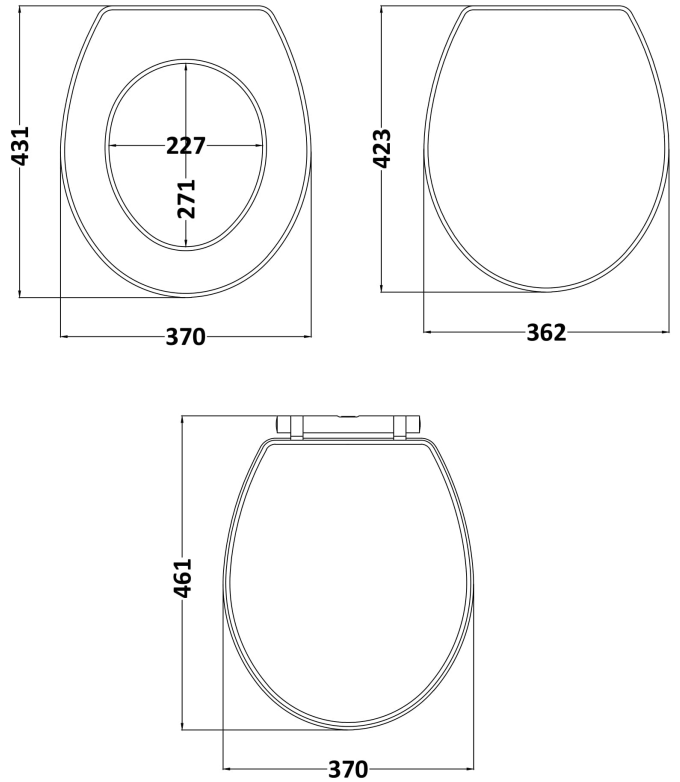

# B A Y S W A T E R

London W.2

**CODE:** BAYF149

**DESCRIPTION:** Fitzroy Traditional Toilet Seat

**CATEGORY:** Seats

PRODUCT DIMENSIONS			
Length (mm)	Width (mm)	Height(mm)	Nett Wgt Kg
461	370	60	3.1

PACKAGING DATA			
Box Colour	White Cardboard Box		
Box Qty	1	Label Colour	White Label
Label Size	110 x 50	Label Qty	2

PACKAGING DIMENSIONS			
Length (mm)	Width (mm)	Height (mm)	Gross Wgt Kg
475	395	70	3.3

OUTER BOX DIMENSIONS (If Applicable)			
Length (mm)	Width (mm)	Height (mm)	Gross Wgt Kg
Barcode	5055275893265		

PRODUCT DETAILS	
Country of Origin	Ukraine
Fitting Instruction	No
Product Material	Mdf Painted
Seat Type	Round
Hinge Centres (Min)	150
Hinge Centres (Max)	186