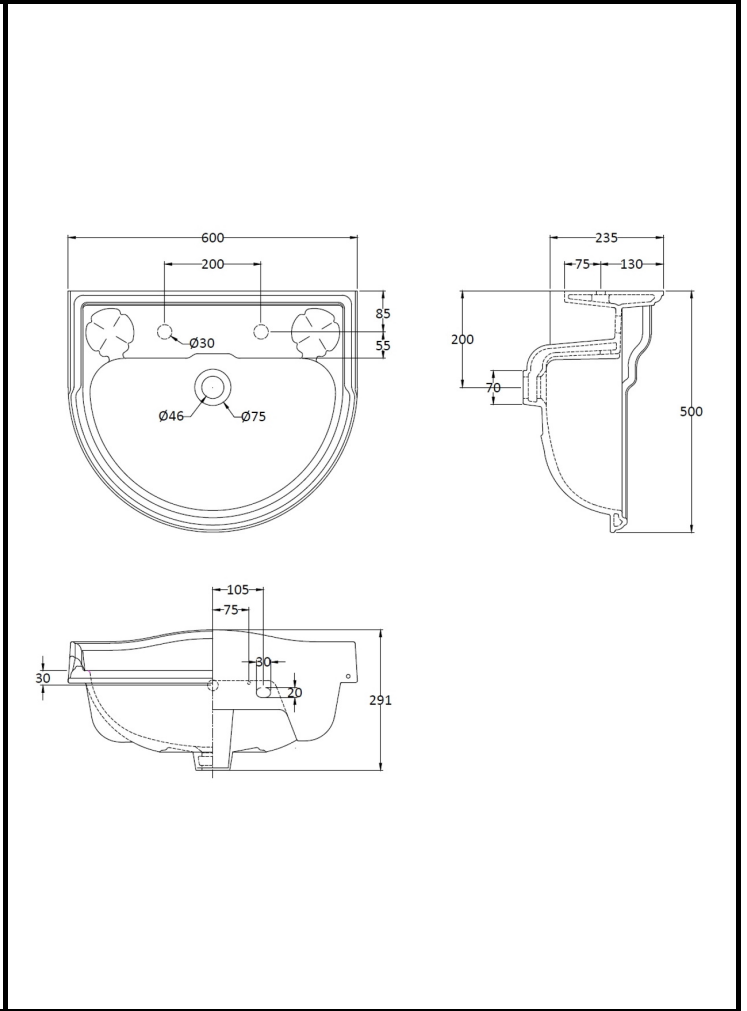

B A Y S W A T E R

London W.2

CODE: BAYC104

DESCRIPTION: Porchester 600 Basin 2Th

CATEGORY: Ceramics

PRODUCT DIMENSIONS			
Height (mm)	Width (mm)	Depth (mm)	Nett Wgt Kg
291	600	500	17.6

PACKAGING DIMENSIONS			
Height (mm)	Width (mm)	Depth (mm)	Gross Wgt Kg
510	610	310	18.4

PACKAGING DATA			
Box Colour	White Cardboard Box		
Box Qty	1	Label Colour	Not Applicable
Label Size	100 x 50	Label Qty	0

OUTER BOX DIMENSIONS (If Applicable)			
Height (mm)	Width (mm)	Depth (mm)	Gross Wgt Kg
Barcode	5055275892398		

PRODUCT DETAILS			
Country of Origin	China		
Fitting Instruction	Yes	Colour	White

Certification	CE	N/A	WRAS	N/A	WRAS Number	N/A
Product Material	Vitreous China					

PANS/BIDETS			
Trap Style	Not Applicable	Includes Seat	Not Applicable

BASINS			
Tap Hole	Two Tapholes	Chain Stay Hole	No
Template	Not Required	Waste Type Req'd	Slotted
Overflow Incl.	Yes	Overflow Cover	Yes
Inner Bowl Depth	175mm	Inner Bowl Width	480mm
Inner Bowl Height	175mm		