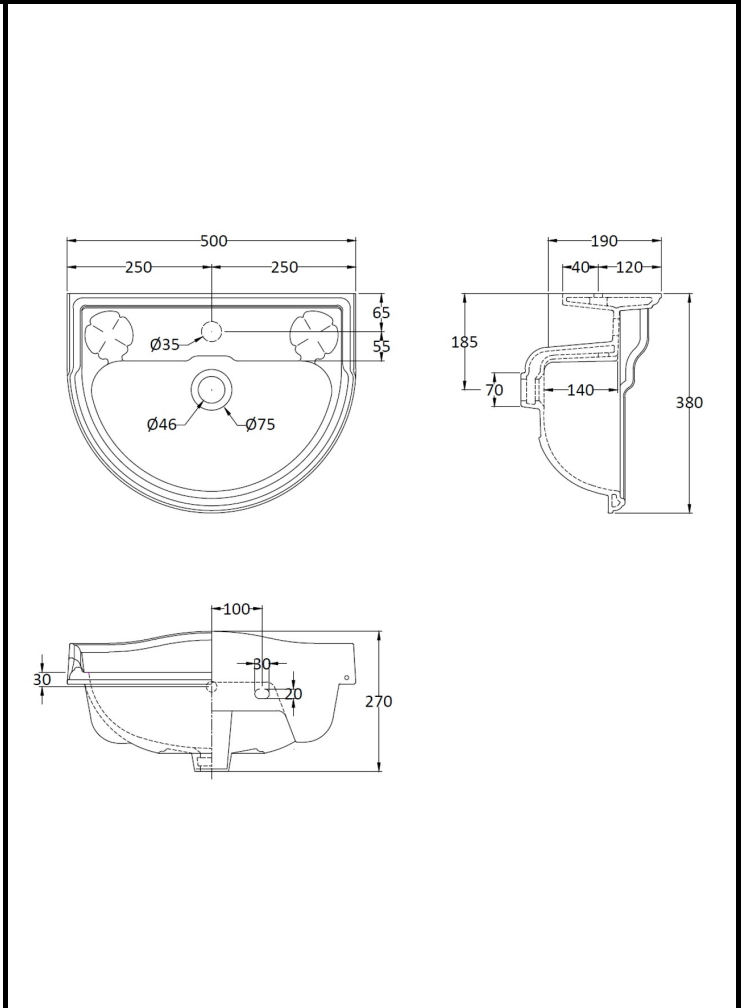

B A Y S W A T E R

London W.2

CODE: BAYC103

DESCRIPTION: Porchester 500 Basin 1Th

CATEGORY: Ceramics

PRODUCT DIMENSIONS			
Height (mm)	Width (mm)	Depth (mm)	Nett Wgt Kg
270	500	380	11

PACKAGING DIMENSIONS			
Height (mm)	Width (mm)	Depth (mm)	Gross Wgt Kg
390	510	270	11.5

PACKAGING DATA			
Box Colour	White Cardboard Box		
Box Qty	1	Label Colour	Not Applicable
Label Size	100 x 50	Label Qty	0

OUTER BOX DIMENSIONS (If Applicable)			
Height (mm)	Width (mm)	Depth (mm)	Gross Wgt Kg
Barcode	5055275892381		

PRODUCT DETAILS			
Country of Origin	China		
Fitting Instruction	Yes	Colour	White

Certification	CE	N/A	WRAS	N/A	WRAS Number	N/A
Product Material	Vitreous China					

PANS/BIDETS			
Trap Style	Not Applicable	Includes Seat	Not Applicable

BASINS			
Tap Hole	One Taphole	Chain Stay Hole	No
Template	Not Required	Waste Type Req'd	Slotted
Overflow Incl.	Yes	Overflow Cover	Yes
Inner Bowl Depth	140mm	Inner Bowl Width	380mm
Inner Bowl Height	140mm		