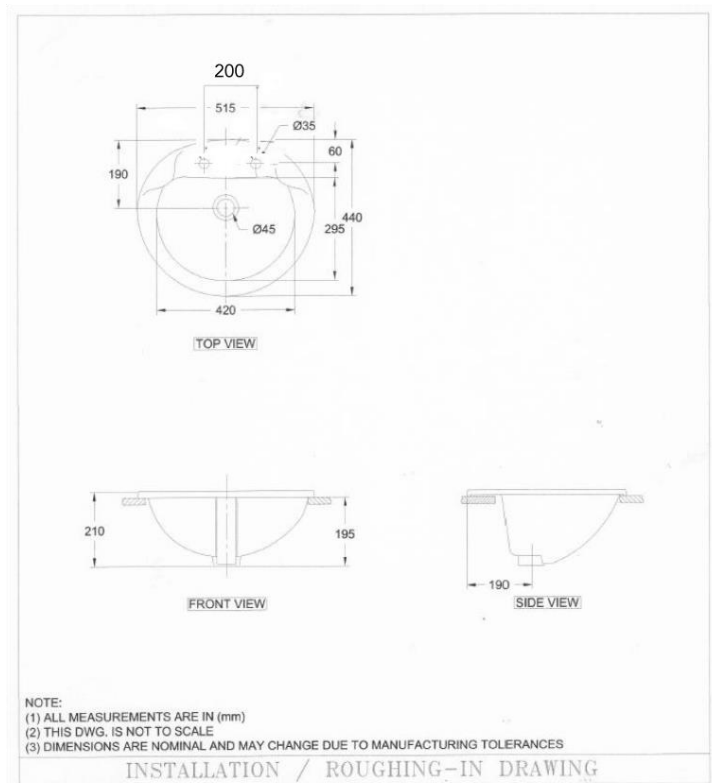

Technical Data Information

Product Code: BAHJUNEB2
Information: June Insert Basin 2TH
Colour: White
Material: Vitreous China
Weight: 10.5Kg
Overflow: Yes
Tap hole: Two
Overall Dimensions: H: 210 x D: 440 x W: 515

All Dimensions are in millimetres. The information contained on this page was correct at date of issue. Fitting dimensions are provided as a guide only. Some variation may occur due to manufacturing tolerances. We pursue a policy of continuing improvement in design and performance of our products and so reserve the right to change specifications without prior notice.