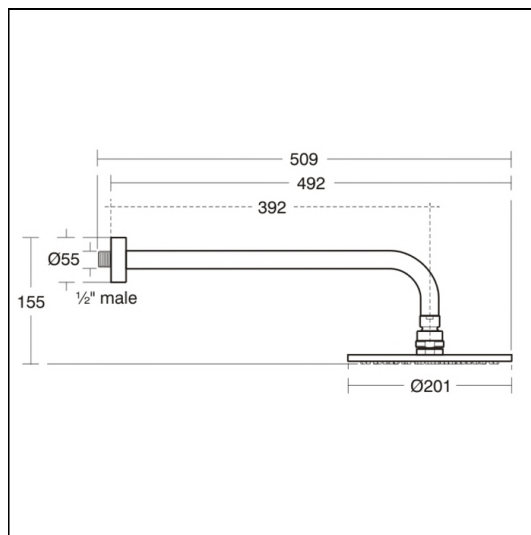

Idealrain M1 200mm Rainshower With Horizontal 400mm Arm

ILLUSTRATED

- B9442** Idealrain round rain shower \varnothing 200mm
- B9445** Idealrain horizontal wall arm 400mm

OPTIONS

- B9444** Idealrain horizontal wall arm 300mm
- B9446** Idealrain ceiling arm 150mm

ILLUSTRATED PRODUCT DETAILS

Weights

- B9442** 0.96 KG
- B9445** 0.72 KG

Materials

- B9442** Chrome Plated Brass
- B9445** Chrome Plated

Finishes

B9442  Chrome (AA)

B9445  Chrome (AA)

Designer

Artefakt Industriekultur

Special Notes

Removable 12 litre per minute eco flow regulator. Unregulated flow rate 5.7 Litres per minute @ 0.1 bar.

ACCREDITATIONS

FEATURES