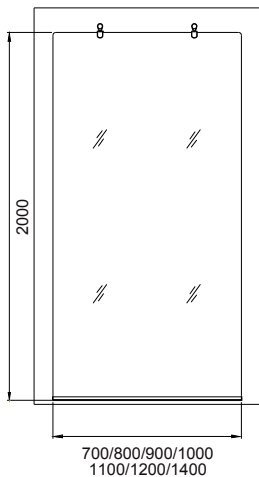

### SPECIFICATIONS

2000mm High  
Universally Handed  
8mm Clear Toughened Safety Glass  
Clear Shield - Easy Clean Glass Protection  
Black Profiles  
20mm Adjustable Wall Profiles  
Concealed Wall Profiles  
Power Shower Suitable  
1200mm overhead support bar  
Profile cover cap  
Flipper Panel available  
**Lifetime Guarantee\***

| ASPECT BLACK | SIZE | ADJUSTMENT MIN-MAX | WEIGHT |
|--------------|------|--------------------|--------|
| AWRP0700MB   | 700  | 670 - 690          | 26.8kg |
| AWRP0800MB   | 800  | 770 - 790          | 30.9kg |
| AWRP0900MB   | 900  | 870 - 890          | 34.9kg |
| AWRP1000MB   | 1000 | 970 - 990          | 38.9kg |
| AWRP1100MB   | 1100 | 1070 - 1090        | 42.9kg |
| AWRP1200MB   | 1200 | 1170 - 1190        | 46.9kg |
| AWRP1400MB   | 1400 | 1370 - 1390        | 54.9kg |