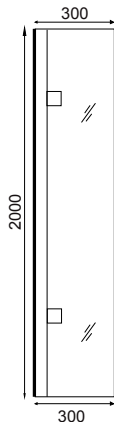

### SPECIFICATIONS

2000mm High  
Universally Handed  
8mm Clear Toughened Safety Glass  
Clear Shield - Easy Clean Glass Protection  
Black Profiles  
20mm Adjustable Wall Profiles  
Concealed Wall Profiles  
Power Shower Suitable  
1200mm overhead support bar  
Profile cover cap  
Flipper Panel available  
**Lifetime Guarantee\***

### MATERIAL

Aluminium

| ASPECT BLACK | SIZE | ADJUSTMENT MIN-MAX | WEIGHT |
|--------------|------|--------------------|--------|
| AWRP0700MB   | 700  | 670 - 690          | 26.8kg |
| AWRP0800MB   | 800  | 770 - 790          | 30.9kg |
| AWRP0900MB   | 900  | 870 - 890          | 34.9kg |
| AWRP1000MB   | 1000 | 970 - 990          | 38.9kg |
| AWRP1100MB   | 1100 | 1070 - 1090        | 42.9kg |
| AWRP1200MB   | 1200 | 1170 - 1190        | 46.9kg |
| AWRP1400MB   | 1400 | 1370 - 1390        | 54.9kg |