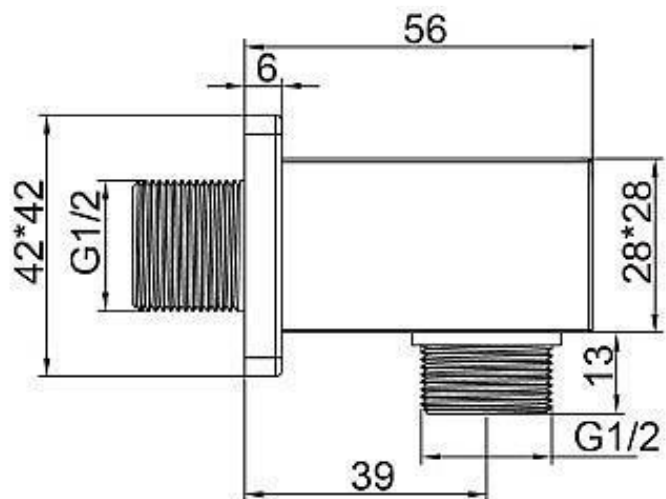

Technical Data Information

Product Code:	AVWE22
Information:	Square Shower Outlet
Construction	Brass Body (CuZn40Pb18)
Finishes	Chrome plated to BS EN 248
Product Type	Contemporary
Water Pressure	-
Plumbing Systems	Suitable for all plumbing systems
Standards	-
Certification	Manufactured to comply with WRAS
Cartridge	-
Fitting	G1/2" BSP
Packaging	37.5 x 37.5 x 35cm / carton (125 boxes / carton)
Guarantee	1 year against manufacturing faults (excluding serviceable parts).
Additional Information	-

All Dimensions are in millimetres. The information contained on this page was correct at date of issue. Fitting dimensions are provided as a guide only. Some variation may occur due to manufacturing tolerances. We pursue a policy of continuing improvement in design and performance of our products and so reserve the right to change specifications without prior notice.