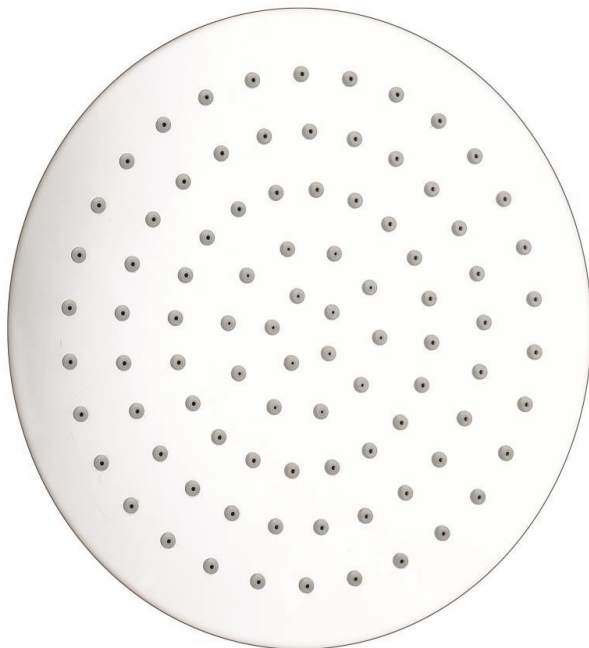

## Technical Data Information

<b>Product Code:</b>	AVSHE2525
<b>Information:</b>	Ultra Slim Shower Head - Round
<b>Construction</b>	Stainless steel 304
<b>Finishes</b>	Chrome
<b>Product Type</b>	Contemporary
<b>Plumbing Systems</b>	Suitable for all plumbing systems
<b>Certification</b>	Manufactured to comply with WRAS
<b>Weight(net)</b>	0.20kg/piece
<b>Fitting</b>	G1/2"
<b>Packaging</b>	77 x 28 x 30cm / carton (10 boxes / carton)
<b>Guarantee</b>	1 year against manufacturing faults (excluding serviceable parts).
<b>Additional Information</b>	Air Induction; Rub-clean rubber nozzle; Swivel connector
<b>Overall Dimensions:</b>	250mm