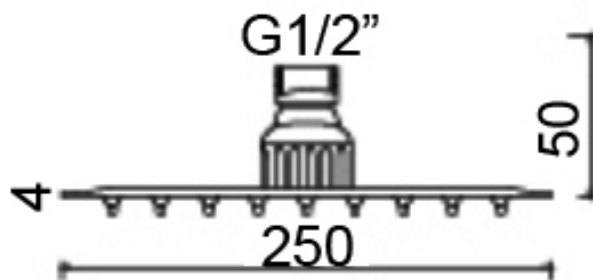

## Technical Data Information

<b>Product Code:</b>	AVSHE2525
<b>Information:</b>	Ultra Slim Shower Head - Round
<b>Construction</b>	Stainless steel 304
<b>Finishes</b>	Chrome
<b>Product Type</b>	Contemporary
<b>Plumbing Systems</b>	Suitable for all plumbing systems
<b>Certification</b>	Manufactured to comply with WRAS
<b>Weight(net)</b>	0.20kg/piece
<b>Fitting</b>	G1/2"
<b>Packaging</b>	77 x 28 x 30cm / carton (10 boxes / carton)
<b>Guarantee</b>	1 year against manufacturing faults (excluding serviceable parts).
<b>Additional Information</b>	Air Induction; Rub-clean rubber nozzle; Swivel connector
<b>Overall Dimensions:</b>	250mm

All Dimensions are in millimetres. The information contained on this page was correct at date of issue. Fitting dimensions are provided as a guide only. Some variation may occur due to manufacturing tolerances. We pursue a policy of continuing improvement in design and performance of our products and so reserve the right to change specifications without prior notice.