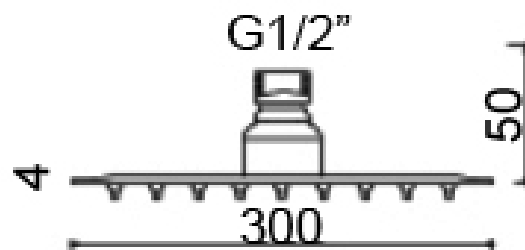

Technical Data Information

Product Code:	AVSHD3030
Information:	Ultra Slim Shower Head - Square
Construction	Brass
Finishes	Chrome
Product Type	Contemporary
Water Pressure	-
Plumbing Systems	Suitable for all plumbing systems
Standards	-
Certification	Manufactured to comply with WRAS
Weight(net)	0.45kg/piece
Fitting	G1/2"
Overall Dimensions:	300mm x 300mm

All Dimensions are in millimetres. The information contained on this page was correct at date of issue. Fitting dimensions are provided as a guide only. Some variation may occur due to manufacturing tolerances. We pursue a policy of continuing improvement in design and performance of our products and so reserve the right to change specifications without prior notice.