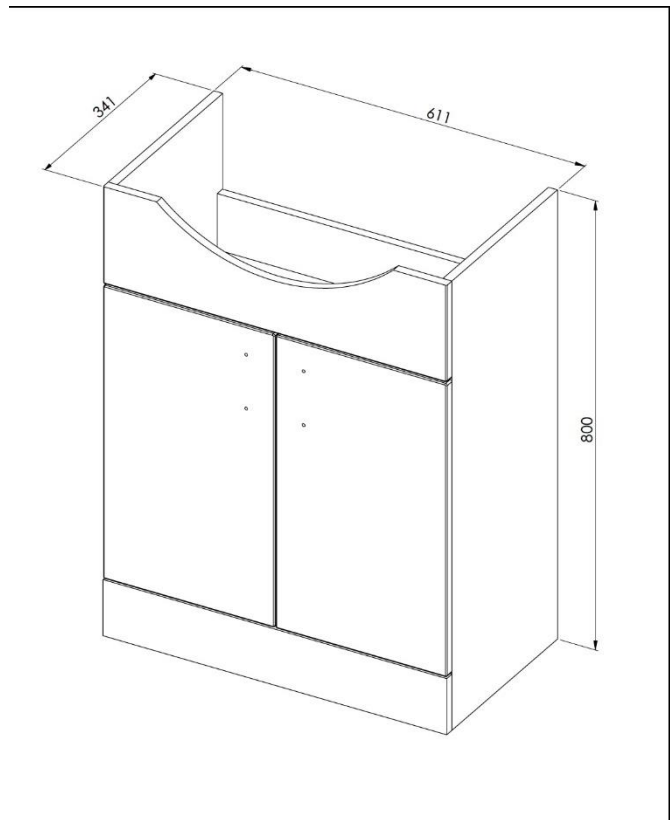

Technical Data Information

Product Code: ARD650
Information: Ardent 650mm Unit

Overall Dimensions: H: 800 x D: 341 x W: 611

All Dimensions are in millimetres. The information contained on this page was correct at date of issue. Fitting dimensions are provided as a guide only. Some variation may occur due to manufacturing tolerances. We pursue a policy of continuing improvement in design and performance of our products and so reserve the right to change specifications without prior notice.