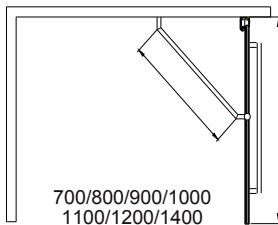

ASPECT BLACK TRELLIS WETROOM PANELS

DOMESTIC

APPROVED

HOTEL &
LEISURE

PRODUCT INFORMATION

ABWRP008	ASPECT Black Trellis 700mm Wetroom Panel
ABWRP009	ASPECT Black Trellis 800mm Wetroom Panel
ABWRP010	ASPECT Black Trellis 900mm Wetroom Panel
ABWRP011	ASPECT Black Trellis 1000mm Wetroom Panel
ABWRP012	ASPECT Black Trellis 1100mm Wetroom Panel
ABWRP013	ASPECT Black Trellis 1200mm Wetroom Panel
ABWRP014	ASPECT Black Trellis 1400mm Wetroom Panel

SPECIFICATIONS

2000mm High
Universally Handed
8mm Clear Toughened Safety Glass
Clear Shield - Easy Clean Glass Protection
Black Profiles
20mm Adjustable Wall Profiles Concealed
Wall Profiles
Power Shower Suitable
1200mm overhead support bar
Profile cover cap
Lifetime Guarantee*

ASPECT BLACK TRELLIS	SIZE	ADJUSTMENT MIN-MAX	WEIGHT
ABWRP008	700	670 - 690	26.8kg
ABWRP009	800	770 - 790	30.9kg
ABWRP010	900	870 - 890	34.9kg
ABWRP011	1000	970 - 990	38.9kg
ABWRP012	1100	1070 - 1090	42.9kg
ABWRP013	1200	1170 - 1190	46.9kg
ABWRP014	1400	1370 - 1390	54.9kg