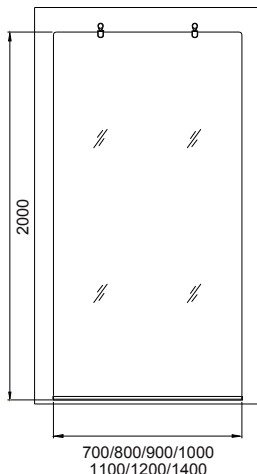

ASPECT BLACK TRELLIS WETROOM PANELS

DOMESTIC

APPROVED

HOTEL &
LEISURE

PRODUCT INFORMATION

ABWRP008	ASPECT Black Trellis 700mm Wetroom Panel
ABWRP009	ASPECT Black Trellis 800mm Wetroom Panel
ABWRP010	ASPECT Black Trellis 900mm Wetroom Panel
ABWRP011	ASPECT Black Trellis 1000mm Wetroom Panel
ABWRP012	ASPECT Black Trellis 1100mm Wetroom Panel
ABWRP013	ASPECT Black Trellis 1200mm Wetroom Panel
ABWRP014	ASPECT Black Trellis 1400mm Wetroom Panel

SPECIFICATIONS

2000mm High
Universally Handed
8mm Clear Toughened Safety Glass
Clear Shield - Easy Clean Glass Protection
Black Profiles
20mm Adjustable Wall Profiles Concealed
Wall Profiles
Power Shower Suitable
1200mm overhead support bar
Profile cover cap
Lifetime Guarantee*

ASPECT BLACK TRELLIS	SIZE	ADJUSTMENT MIN-MAX	WEIGHT
ABWRP008	700	670 - 690	26.8kg
ABWRP009	800	770 - 790	30.9kg
ABWRP010	900	870 - 890	34.9kg
ABWRP011	1000	970 - 990	38.9kg
ABWRP012	1100	1070 - 1090	42.9kg
ABWRP013	1200	1170 - 1190	46.9kg
ABWRP014	1400	1370 - 1390	54.9kg