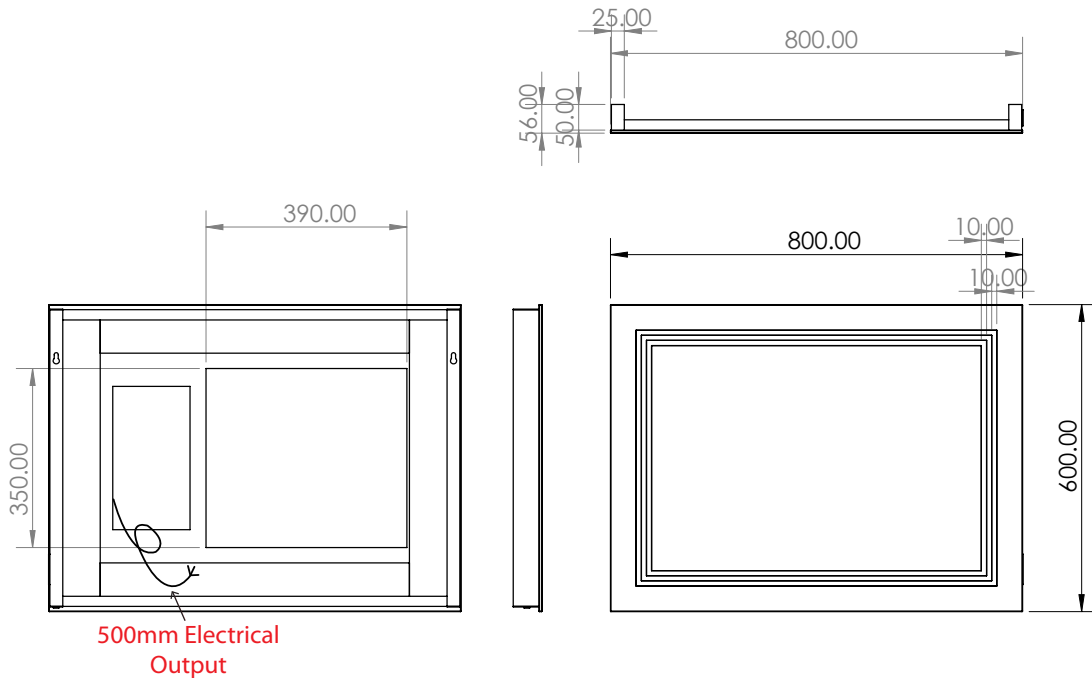

HiB recommend you receive the product before commencing with installation as all sizes and measurements are approximate.
HiB try and ensure all measurements are as accurate as possible.
In the interest of continuous product development, HiB reserves the right to alter specification as necessary. E & OE.

Boundary 80

Art no. 79540700

Electrical Safety Information

HiB recommends that all electrical bathroom products should only be fitted by a suitably qualified, Part P registered electrician in accordance with current IEE regulations.

Ensure mains power supply is switched off before starting installation.

Before drilling, ensure there are no hidden cables or pipes in the wall.