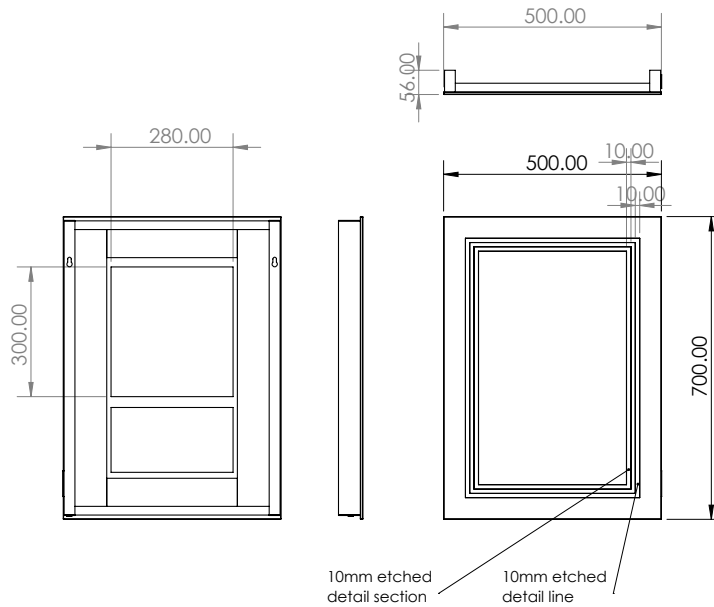

HiB recommend you receive the product before commencing with installation as all sizes and measurements are approximate.
HiB try and ensure all measurements are as accurate as possible.
In the interest of continuous product development, HiB reserves the right to alter specification as necessary. E & OE.

Boundary 50

Art no. 79540500