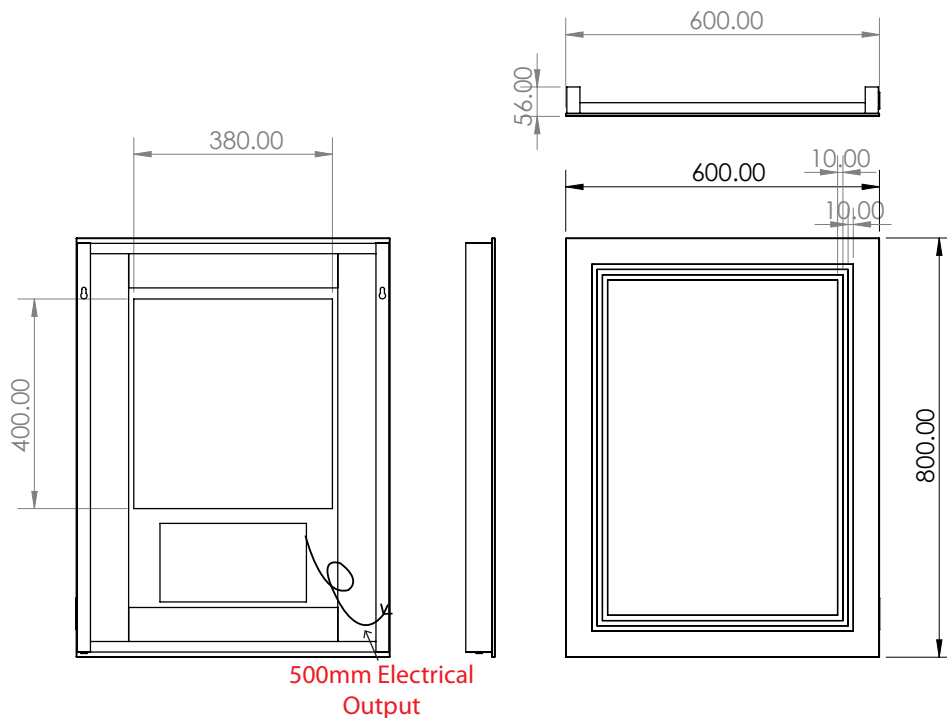

Boundary 60

Art no. 79540600

Electrical Safety Information

HiB recommends that all electrical bathroom products should only be fitted by a suitably qualified, Part P registered electrician in accordance with current IEE regulations.

Ensure mains power supply is switched off before starting installation.

Before drilling, ensure there are no hidden cables or pipes in the wall.