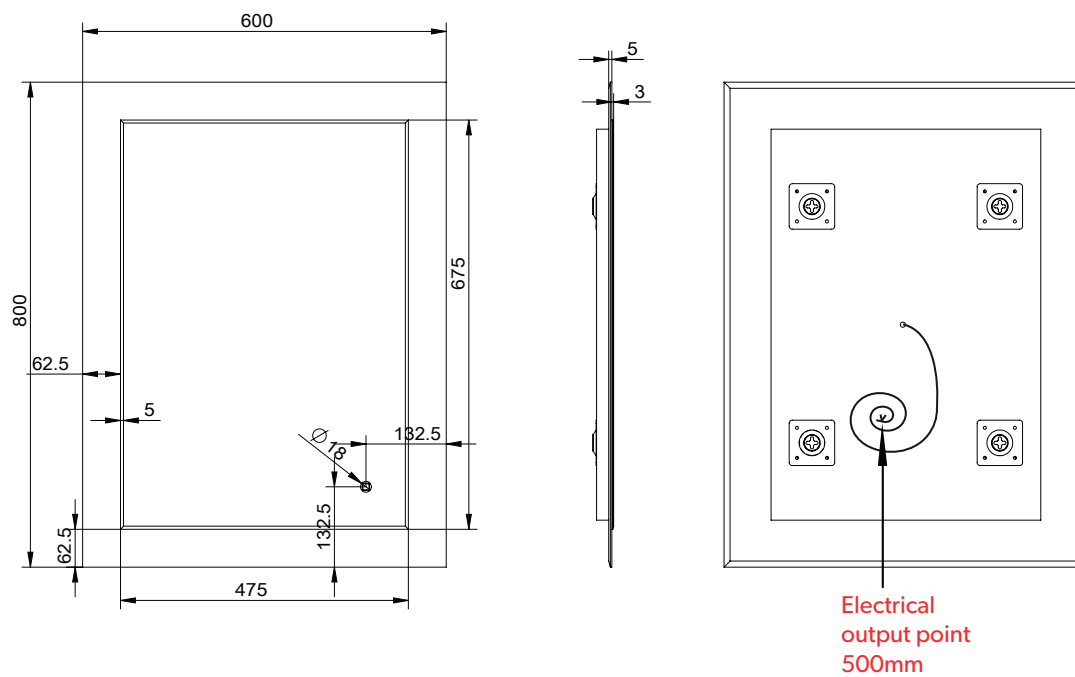

Electrical Safety Information

HiB recommends that all electrical bathroom products should only be fitted by a suitably qualified, Part P registered electrician in accordance with current IEE regulations.

Ensure mains power supply is switched off before starting installation.

Before drilling, ensure there are no hidden cables or pipes in the wall.