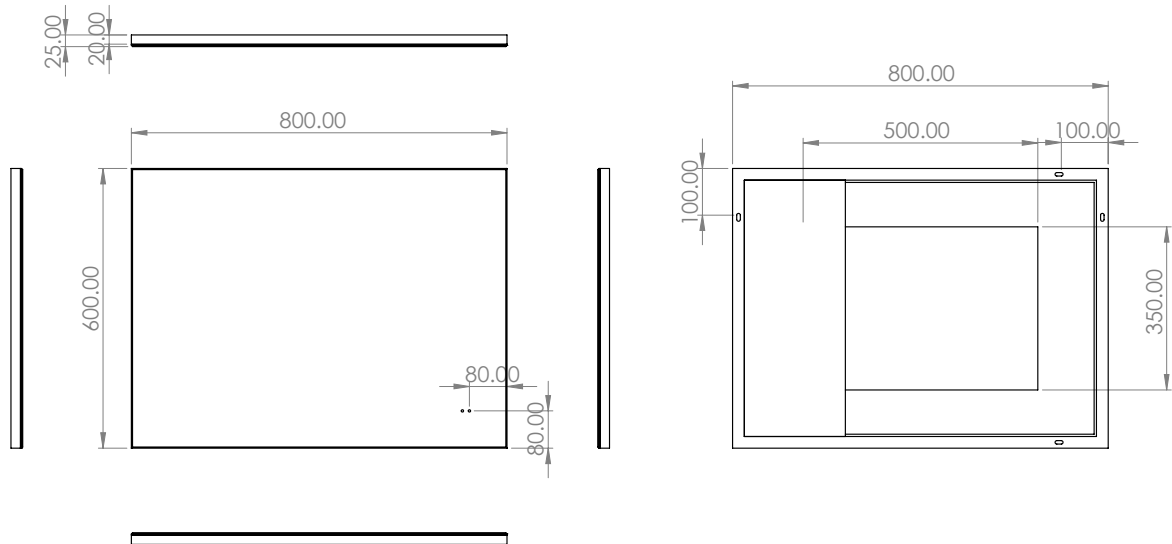

HiB recommend you receive the product before commencing with installation as all sizes and measurements are approximate.
HiB try and ensure all measurements are as accurate as possible.
In the interest of continuous product development, HiB reserves the right to alter specification as necessary. E & OE.

Air 60

Art no. 78732000