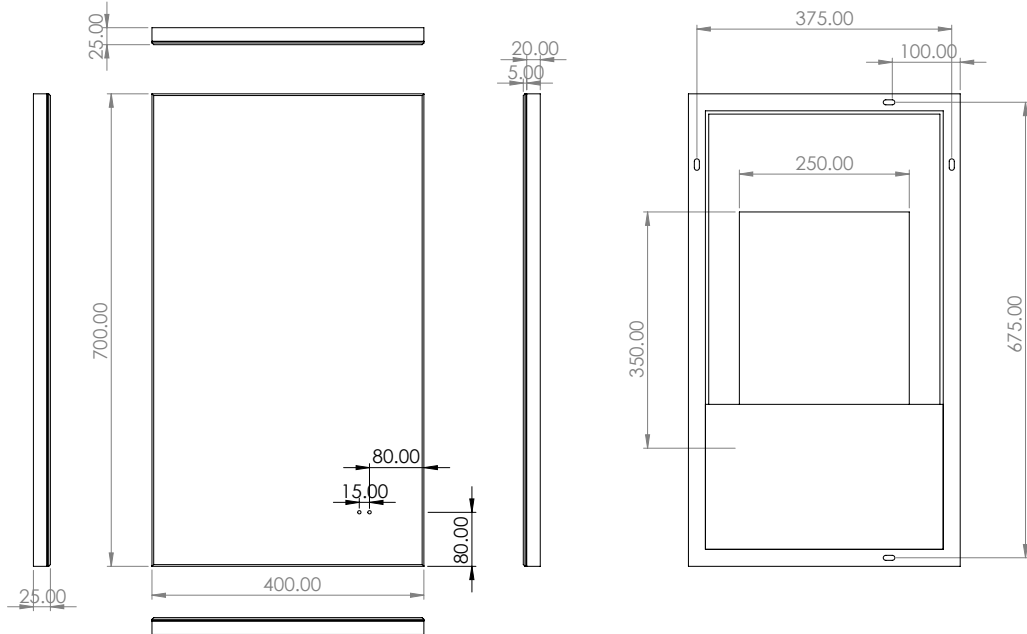

HiB recommend you receive the product before commencing with installation as all sizes and measurements are approximate.
HiB try and ensure all measurements are as accurate as possible.
In the interest of continuous product development, HiB reserves the right to alter specification as necessary. E & OE.

Air 40

Art no. 78730000