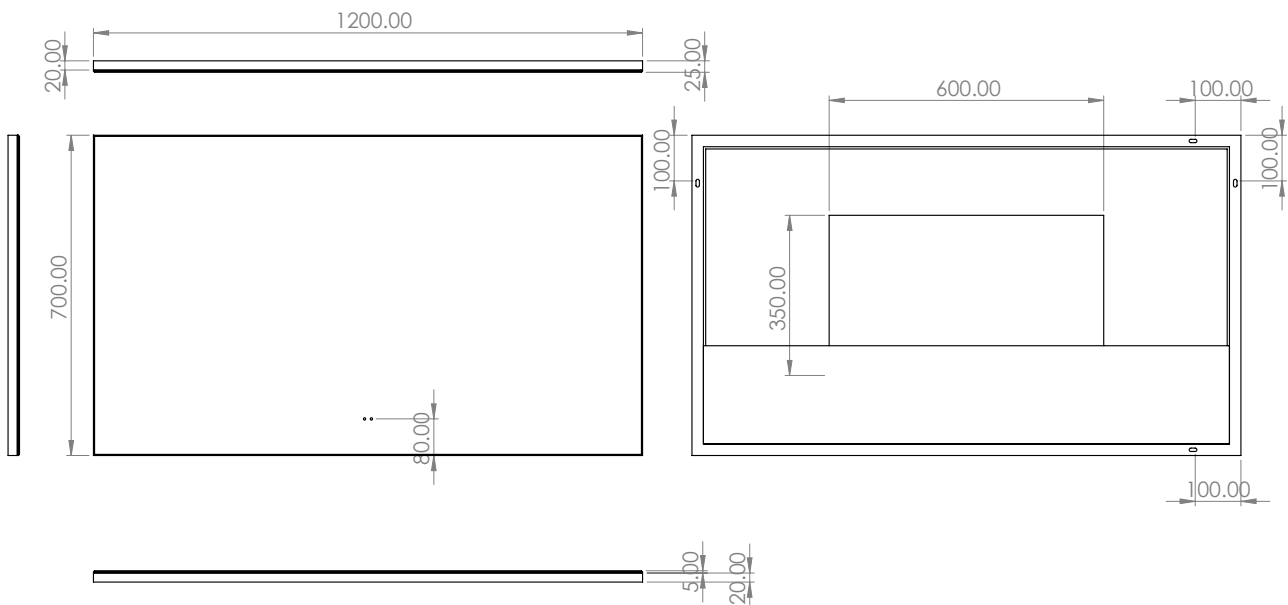

Air 120

Art no. 78733000

Electrical Safety Information

HiB recommends that all electrical bathroom products should only be fitted by a suitably qualified, Part P registered electrician in accordance with current IEE regulations.

1. 2 Ensure mains power supply is switched off before starting installation.
2. Before drilling, ensure there are no hidden cables or pipes in the wall.