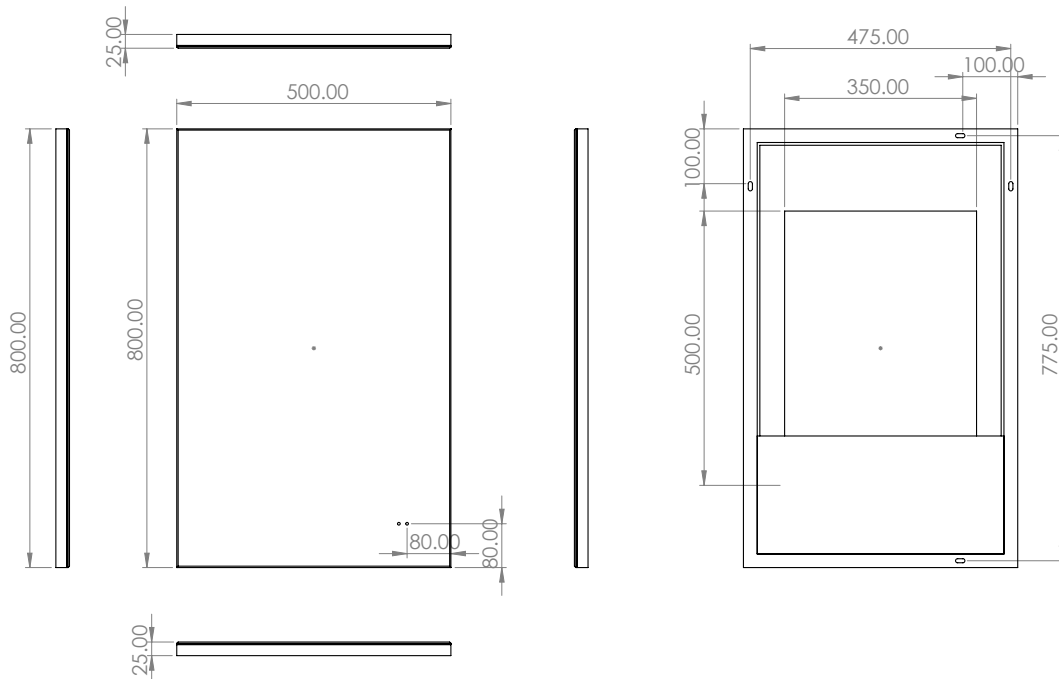

Air 50

Art no. 78731000

Electrical Safety Information

HiB recommends that all electrical bathroom products should only be fitted by a suitably qualified, Part P registered electrician in accordance with current IEE regulations.

Ensure mains power supply is switched off before starting installation.

Before drilling, ensure there are no hidden cables or pipes in the wall.