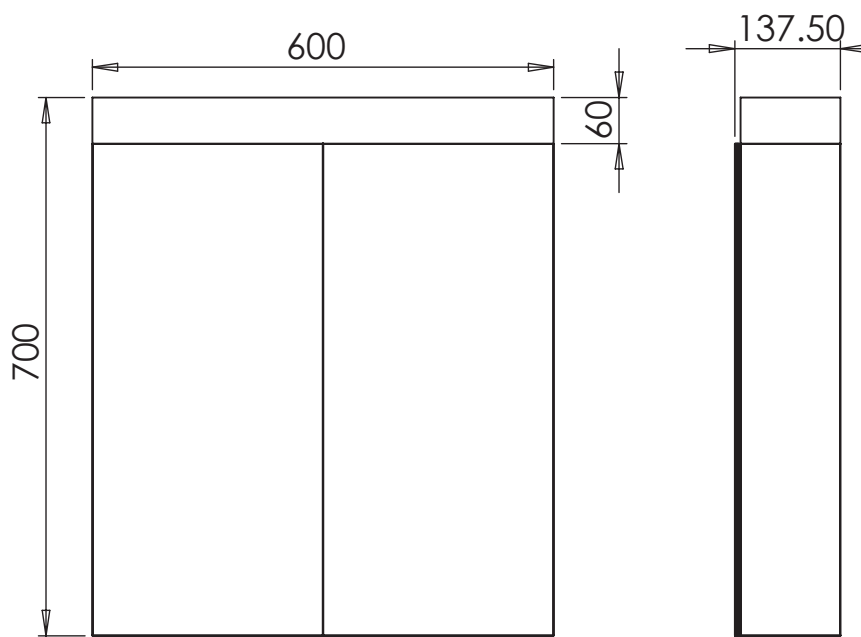

Apex 60

Art no. 47100

Electrical Safety Information

HiB recommends that all electrical bathroom products should only be fitted by a suitably qualified, Part P registered electrician in accordance with current IEE regulations.

Ensure mains power supply is switched off before starting installation.

Before drilling, ensure there are no hidden cables or pipes in the wall.