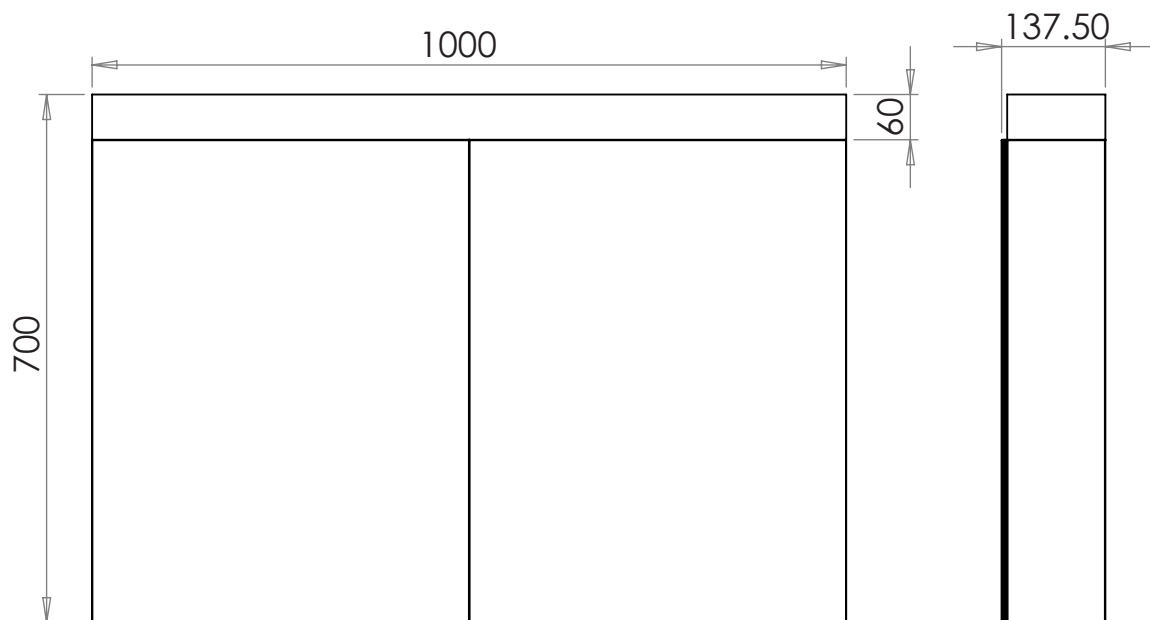

Apex 100

Art no. 47300

Electrical Safety Information

HiB recommends that all electrical bathroom products should only be fitted by a suitably qualified, Part P registered electrician in accordance with current IEE regulations.

Ensure mains power supply is switched off before starting installation.

Before drilling, ensure there are no hidden cables or pipes in the wall.