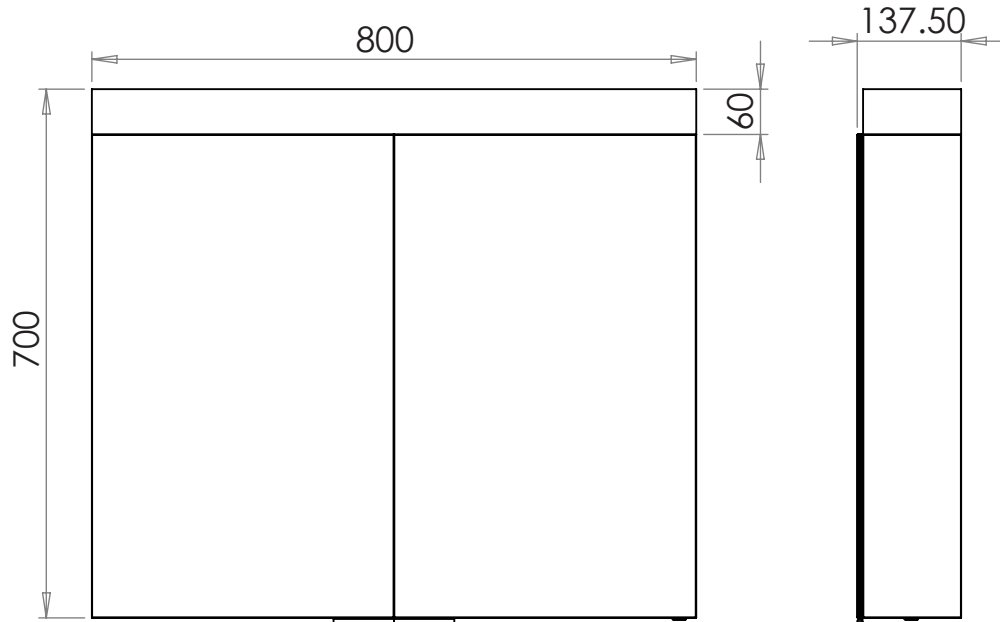

HiB recommend you receive the product before commencing with installation as all sizes and measurements are approximate.
HiB try and ensure all measurements are as accurate as possible.
In the interest of continuous product development, HiB reserves the right to alter specification as necessary. E & OE.

Apex 80

Art no. 47200