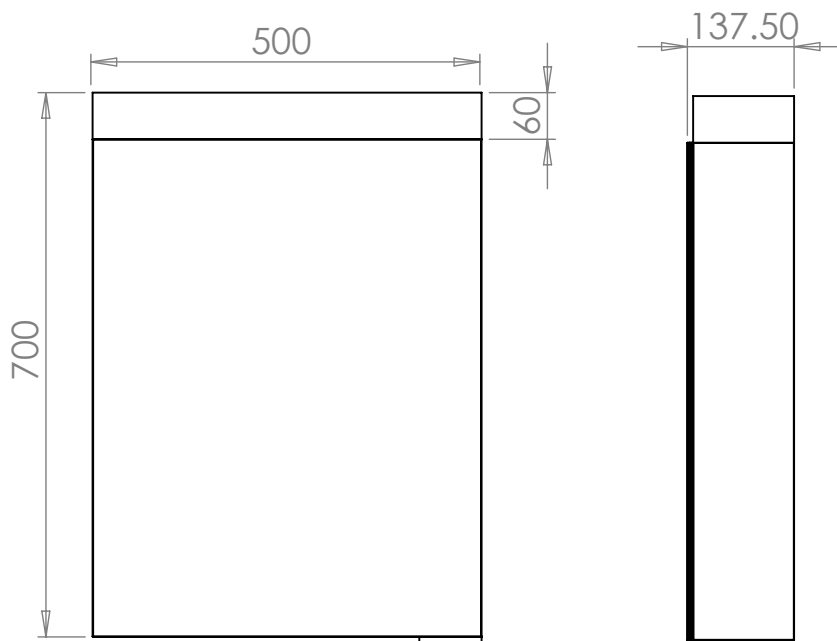

HiB recommend you receive the product before commencing with installation as all sizes and measurements are approximate.
HiB try and ensure all measurements are as accurate as possible.
In the interest of continuous product development, HiB reserves the right to alter specification as necessary. E & OE.

Apex 50

Art no. 47000